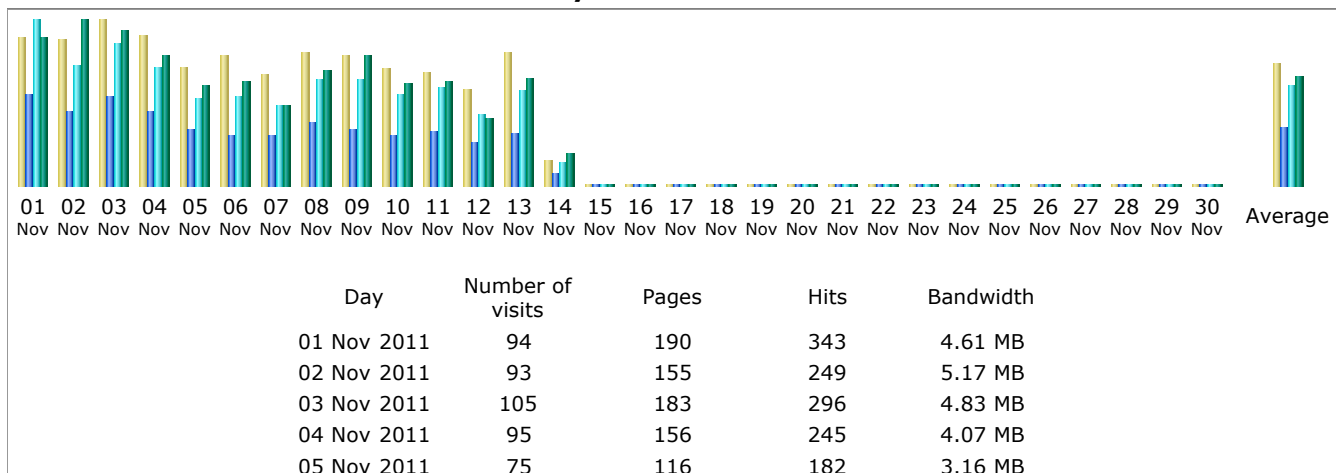

Summary

Reported period	Month Nov 2011				
First visit	01 Nov 2011 - 01:04				
Last visit	14 Nov 2011 - 04:51				
	Unique visitors	Number of visits	Pages	Hits	Bandwidth
Viewed traffic *	706	1089 (1.54 visits/visitor)	1697 (1.55 pages/visit)	2888 (2.65 hits/visit)	48.10 MB (45.22 KB/visit)
Not viewed traffic *			1247	1269	7.59 MB

* Not viewed traffic includes traffic generated by robots, worms, or replies with special HTTP status codes.

Monthly history

Days of month

06 Nov 2011	82	104	185	3.23 MB
07 Nov 2011	71	103	165	2.49 MB
08 Nov 2011	85	130	221	3.59 MB
09 Nov 2011	82	118	220	4.07 MB
10 Nov 2011	74	105	190	3.18 MB
11 Nov 2011	72	114	203	3.26 MB
12 Nov 2011	61	90	145	2.08 MB
13 Nov 2011	84	108	195	3.34 MB
14 Nov 2011	16	25	49	1.01 MB
15 Nov 2011	0	0	0	0
16 Nov 2011	0	0	0	0
17 Nov 2011	0	0	0	0
18 Nov 2011	0	0	0	0
19 Nov 2011	0	0	0	0
20 Nov 2011	0	0	0	0
21 Nov 2011	0	0	0	0
22 Nov 2011	0	0	0	0
23 Nov 2011	0	0	0	0
24 Nov 2011	0	0	0	0
25 Nov 2011	0	0	0	0
26 Nov 2011	0	0	0	0
27 Nov 2011	0	0	0	0
28 Nov 2011	0	0	0	0
29 Nov 2011	0	0	0	0
30 Nov 2011	0	0	0	0
Average	77.79	121.21	206.29	3.44 MB
Total	1089	1697	2888	48.10 MB