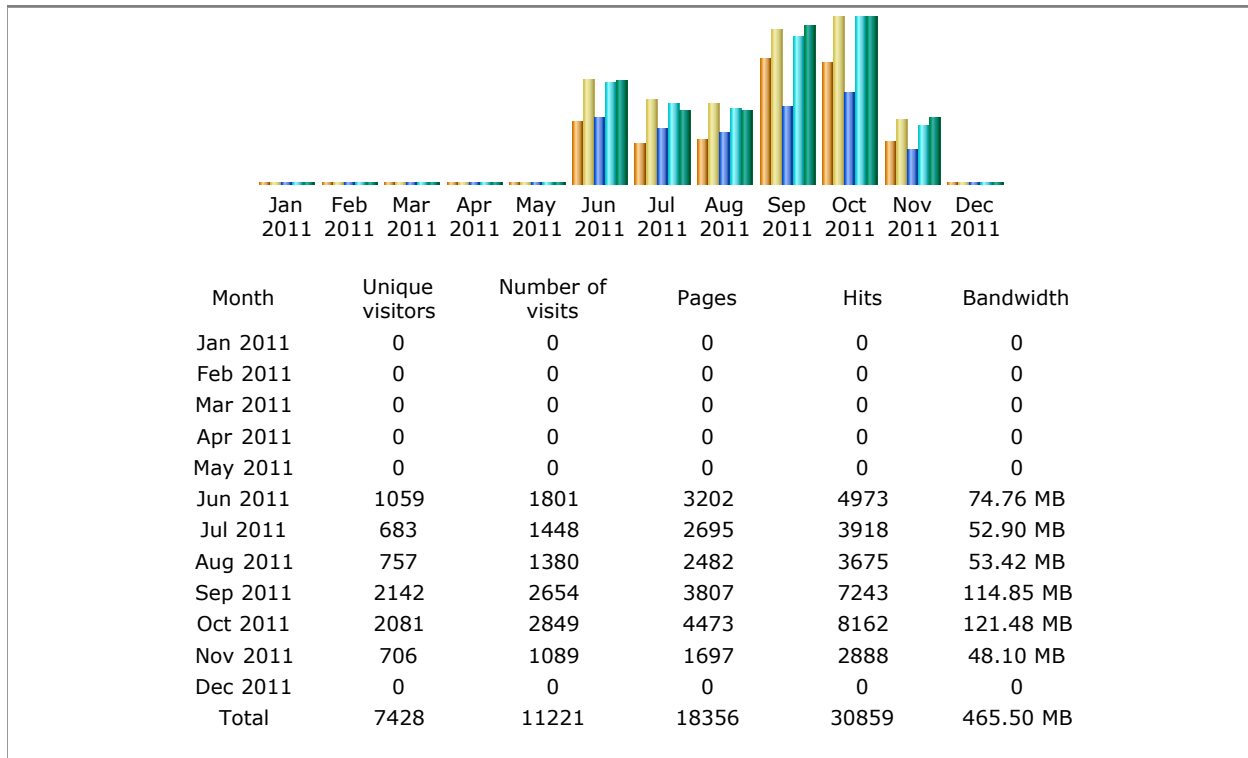

Summary

Reported period	Month Nov 2011				
First visit	01 Nov 2011 - 01:04				
Last visit	14 Nov 2011 - 04:51				
	Unique visitors	Number of visits	Pages	Hits	Bandwidth
Viewed traffic *	706	1089 (1.54 visits/visitor)	1697 (1.55 pages/visit)	2888 (2.65 hits/visit)	48.10 MB (45.22 KB/visit)
Not viewed traffic *			1247	1269	7.59 MB

* Not viewed traffic includes traffic generated by robots, worms, or replies with special HTTP status codes.

Monthly history

Days of month

06 Nov 2011	82	104	185	3.23 MB
07 Nov 2011	71	103	165	2.49 MB
08 Nov 2011	85	130	221	3.59 MB
09 Nov 2011	82	118	220	4.07 MB
10 Nov 2011	74	105	190	3.18 MB
11 Nov 2011	72	114	203	3.26 MB
12 Nov 2011	61	90	145	2.08 MB
13 Nov 2011	84	108	195	3.34 MB
14 Nov 2011	16	25	49	1.01 MB
15 Nov 2011	0	0	0	0
16 Nov 2011	0	0	0	0
17 Nov 2011	0	0	0	0
18 Nov 2011	0	0	0	0
19 Nov 2011	0	0	0	0
20 Nov 2011	0	0	0	0
21 Nov 2011	0	0	0	0
22 Nov 2011	0	0	0	0
23 Nov 2011	0	0	0	0
24 Nov 2011	0	0	0	0
25 Nov 2011	0	0	0	0
26 Nov 2011	0	0	0	0
27 Nov 2011	0	0	0	0
28 Nov 2011	0	0	0	0
29 Nov 2011	0	0	0	0
30 Nov 2011	0	0	0	0
Average	77.79	121.21	206.29	3.44 MB
Total	1089	1697	2888	48.10 MB

Visitors domains/countries (Top 10) - Full list

	Domains/Countries	Pages	Hits	Bandwidth	
?	Unknown ip	1697	2888	48.10 MB	
	Others	0	0	0	

Hosts (Top 10) - Full list - Last visit - Unresolved IP Address

Hosts : 0 Known, 766 Unknown (unresolved ip) 706 Unique visitors	Pages	Hits	Bandwidth	Last visit
178.137.129.173	71	71	745.29 KB	14 Nov 2011 - 01:37
193.106.136.47	68	68	1.71 MB	08 Nov 2011 - 01:02
193.106.136.36	58	58	583.90 KB	14 Nov 2011 - 03:48
208.115.111.74	51	51	744.96 KB	13 Nov 2011 - 19:51
184.82.87.26	49	49	160.25 KB	12 Nov 2011 - 18:54
38.99.96.219	43	43	459.33 KB	01 Nov 2011 - 14:04
86.131.22.199	41	99	632.40 KB	11 Nov 2011 - 14:23
178.137.128.245	36	36	1.19 MB	05 Nov 2011 - 23:26
114.80.93.56	31	31	101.39 KB	13 Nov 2011 - 23:30
124.115.5.11	27	27	88.30 KB	14 Nov 2011 - 01:38
Others	1222	2355	41.76 MB	